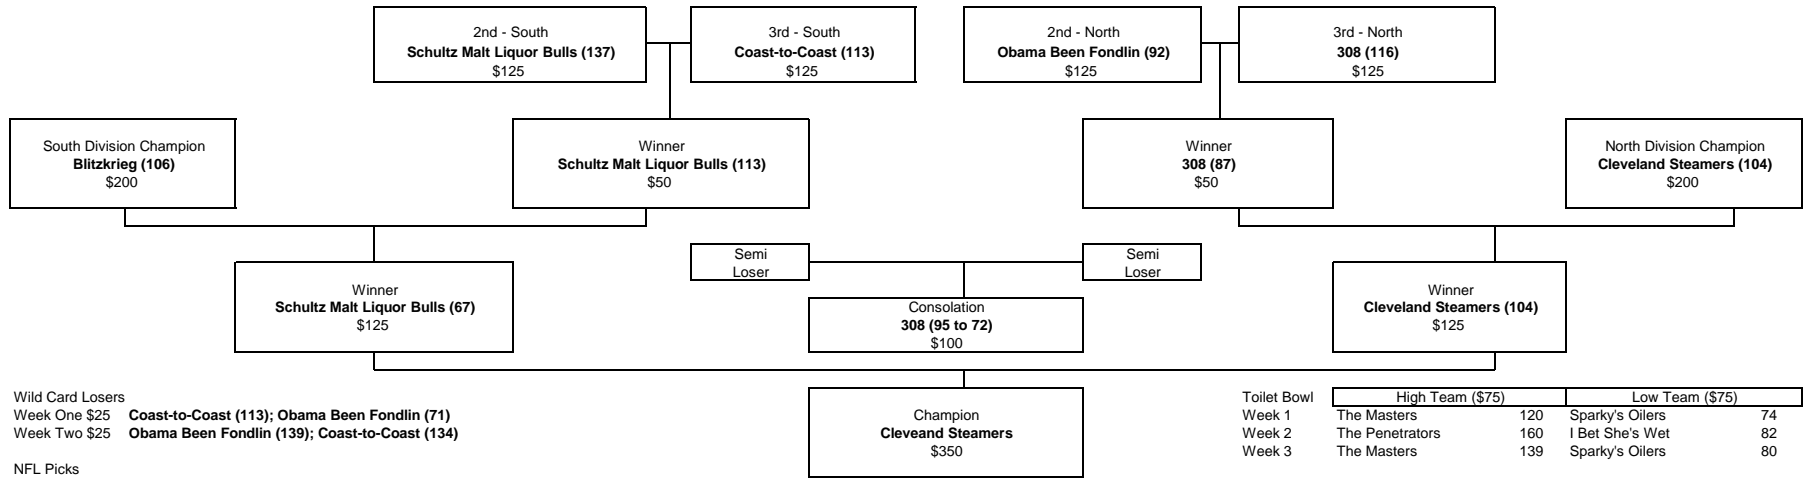

## Playoff Pay Structure The Tower Fantasy Football League 2010

Wild Card Losers  
 Week One \$25 **Coast-to-Coast (113); Obama Been Fondlin (71)**  
 Week Two \$25 **Obama Been Fondlin (139); Coast-to-Coast (134)**

NFL Picks  
 1st (\$100) Cleveland Steamers  
 2nd (\$50) 308/Pimpin Ain't Easy (tie)

Toilet Bowl		High Team (\$75)		Low Team (\$75)	
Week 1	The Masters	120	Sparky's Oilers	74	
Week 2	The Penetrators	160	I Bet She's Wet	82	
Week 3	The Masters	139	Sparky's Oilers	80	